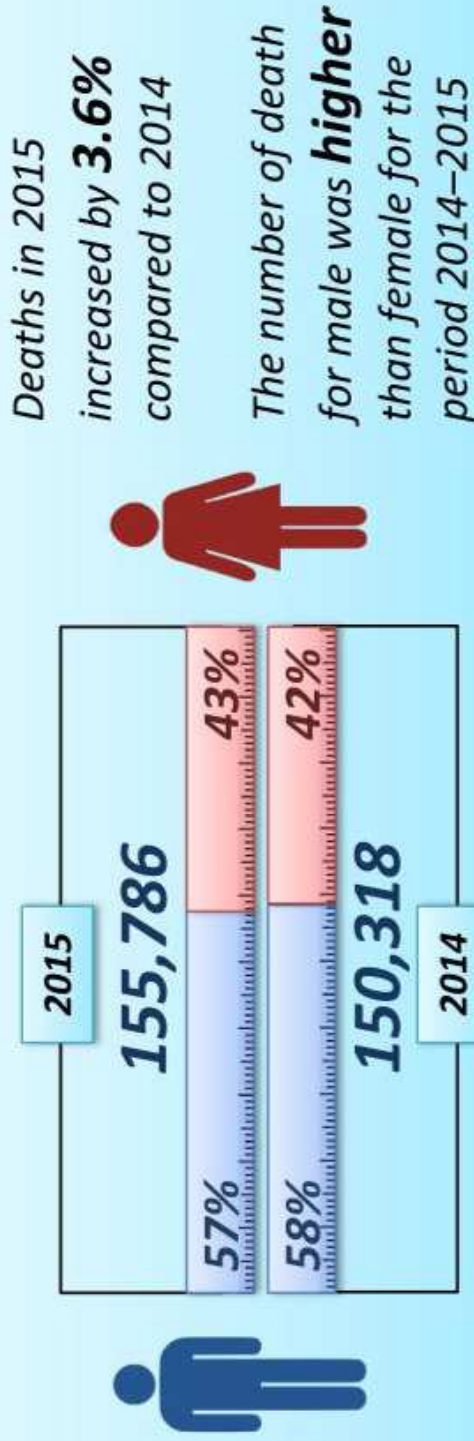

## DEATHS BY SEX

## DEATHS FOR AGED 0–5 YEARS

## MEAN AGE OF MOTHER AT FIRST LIVE BIRTHS

**27.6** years was the mean age of mother at first live births in **2015 increase** compared to the **last 10 years (2006)** i.e. **27.1** years

## 2,325 stillbirths in 2015

2.1% increase compared to the 2,277 stillbirths registered in 2014