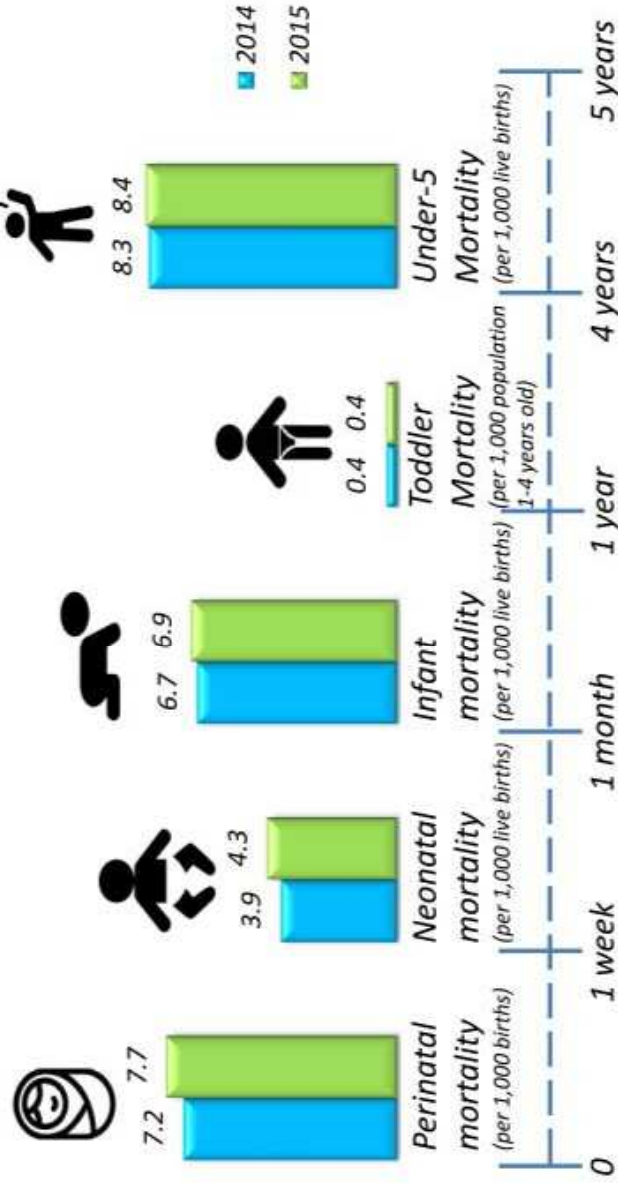

## DEATHS BY SEX

## DEATHS FOR AGED 0–5 YEARS

## MEAN AGE OF MOTHER AT FIRST LIVE BIRTHS

**27.6** years was the mean age of mother at first live births in **2015 increase** compared to the **last 10 years (2006)** i.e. **27.1** years

## 2,325 stillbirths in 2015

2.1% increase compared to the 2,277 stillbirths registered in 2014